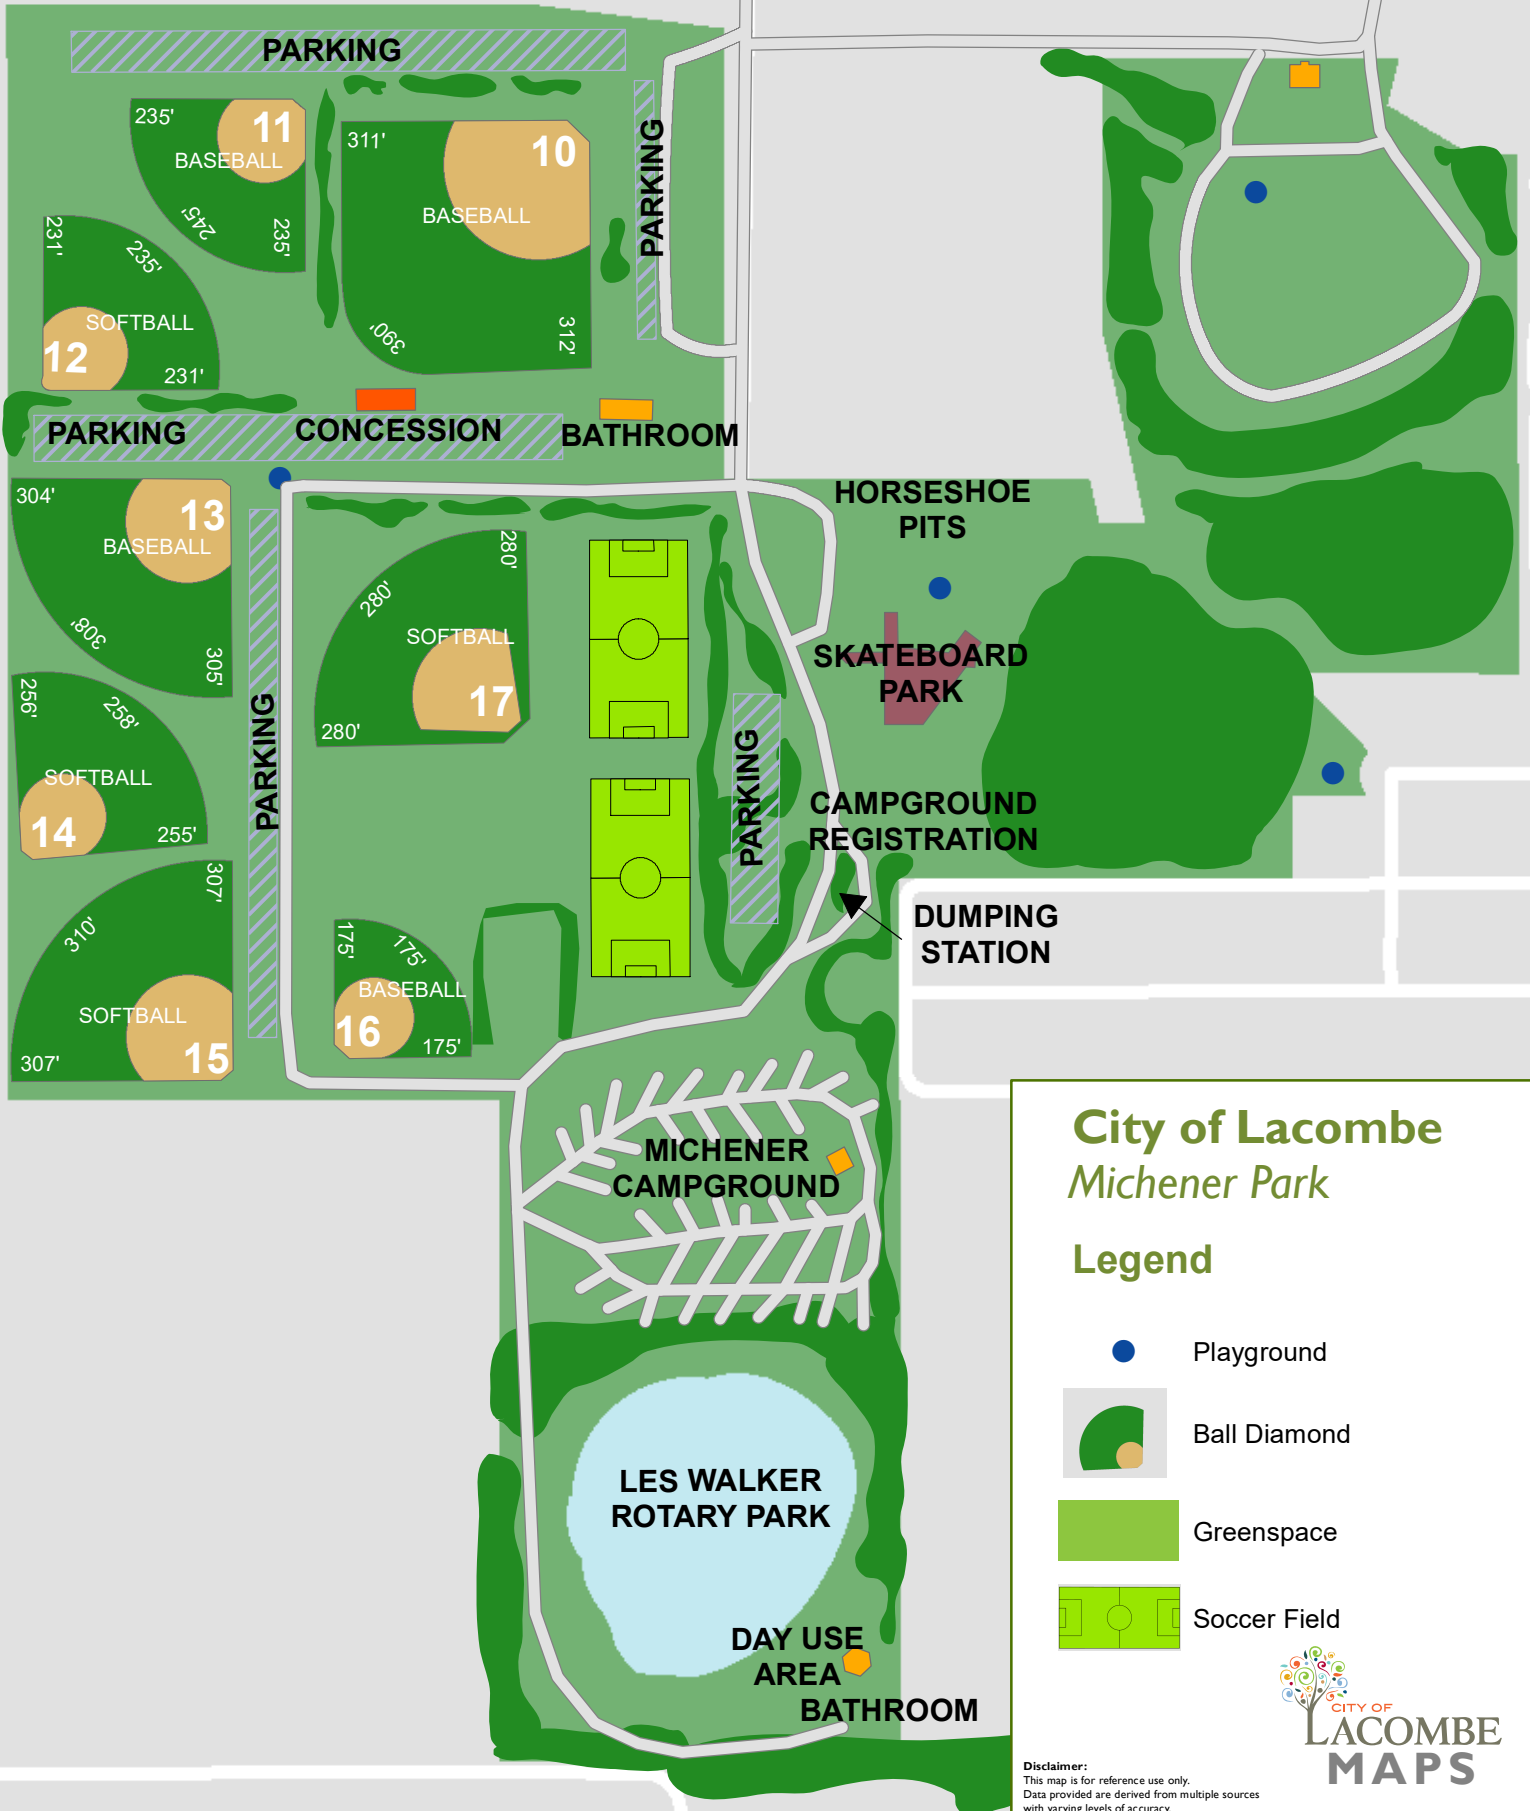

50 Ave

City of Lacombe Michener Park

Legend

-  Playground
-  Ball Diamond
-  Greenspace
-  Soccer Field

Disclaimer:
 This map is for reference use only.
 Data provided are derived from multiple sources
 with varying levels of accuracy.
 The City of Lacombe GIS Division disclaims all responsibility
 for the accuracy or completeness of the data shown hereon.
 Date: 2018-08-27