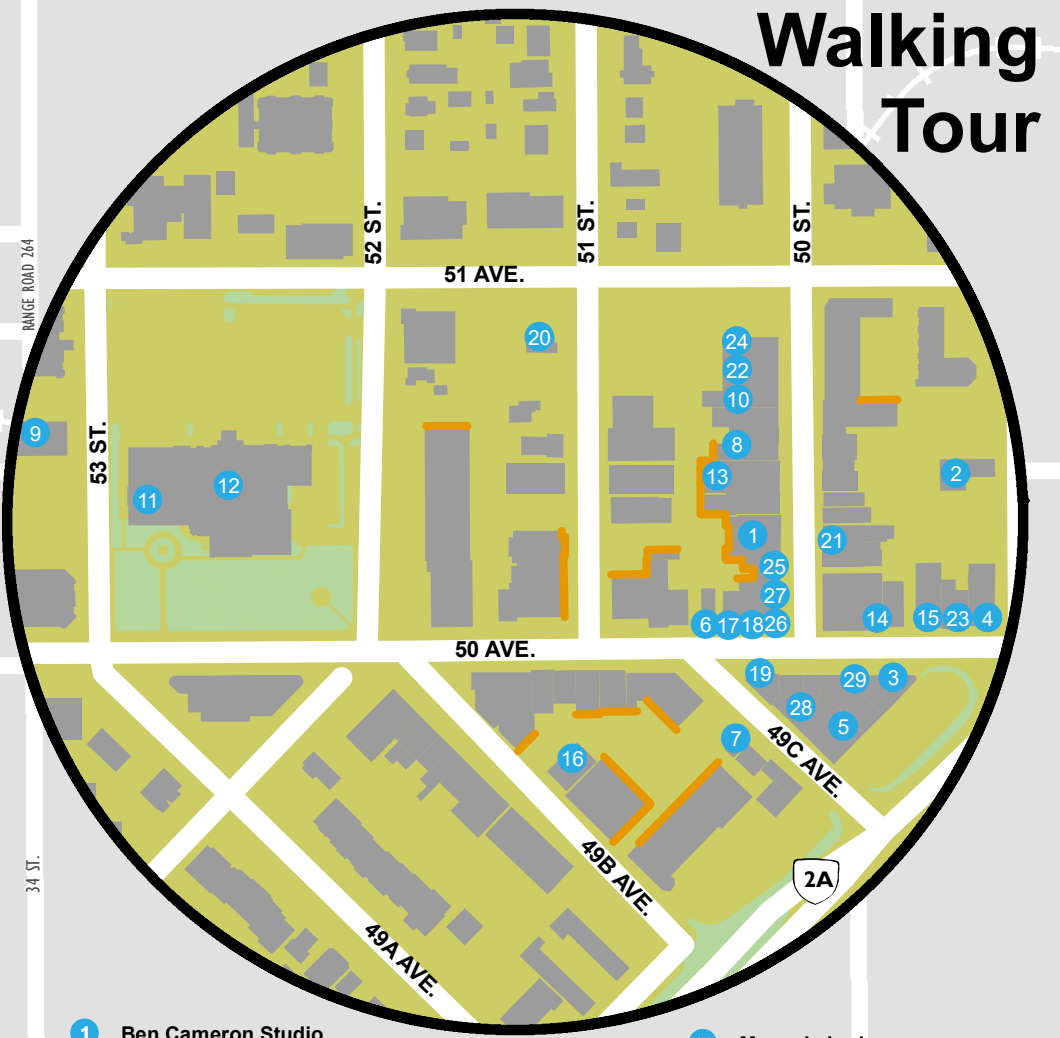

PARKS & TRAILS MAP

MAP LEGEND

- | | | |
|--|--|-------------------------|
| A Art | Horseshoe Pits | Unpaved |
| Airport | H Hospital | Paved |
| B Blacksmith | ? Information Centre | Sidewalk |
| BMX Track | L Lacombe Memorial Centre
Mary C. Moore Public Library | Lake |
| Burman University | ME MEGlobal Football Field | Recreation & Open Space |
| Campground | M Michener House Museum | |
| Cemetery | Park | |
| City Hall | P Parking | |
| Dog Park (Off Leash) | Playground (Accessible) | |
| Dumping Station | P Lacombe Police Station | |
| Exercise Equipment Station | Skateboard Park | |
| Fire Station | Skating | |
| Fish Pond | Swimming Pool | |
| F Flatiron Museum & Interpretive Centre | Tennis Courts/Pickleball | |
| G Gary Moe Auto Group Sportsplex
Can Pak Ice Complex
Kinsman Aquatic Centre
Freightliner Curling Complex
Spray Park | Viewpoint | |
| | Trans Canada Trail | |
| | Trailhead Sign | |

Historic Walking Tour

- | | |
|----------------------------|------------------------------|
| 1 Ben Cameron Studio | 16 Masonic Lodge |
| 2 Blacksmith Shop | 17 McLearn Annex |
| 3 Corner Business Block | 18 McLearn Block |
| 4 Day Block | 19 Merchant's Bank of Canada |
| 5 Delphi Hotel | 20 Michener House Museum |
| 6 Denike Block | 21 Old Billiard Hall |
| 7 Fraser-MacDonald Agency | 22 Owl Store |
| 8 Hotson Block | 23 Post Office |
| 9 Kozy Korner | 24 Provincial Building |
| 10 Lacombe Globe | 25 Puffer/Chung Block |
| 11 Lacombe Library | 26 Royal Bank of Canada |
| 12 Lacombe Memorial Centre | 27 Sweet's Pharmacy |
| 13 Lacombe Safeway | 28 Union Bank of Canada |
| 14 Leading Store | 29 Urquhart Block |
| 15 M & J Hardware | |

Mural Tour

Michener Recreation Park

Trans Canada Trail link to Blackfalds
8.2 km

To Edmonton (120 km)

Trans Canada Trail future link to Ponoka

To Calgary (174 km)

To Ponoka (26 km)

To Gull Lake (14 km)

To Red Deer (16 km)

To Stettler (77 km)