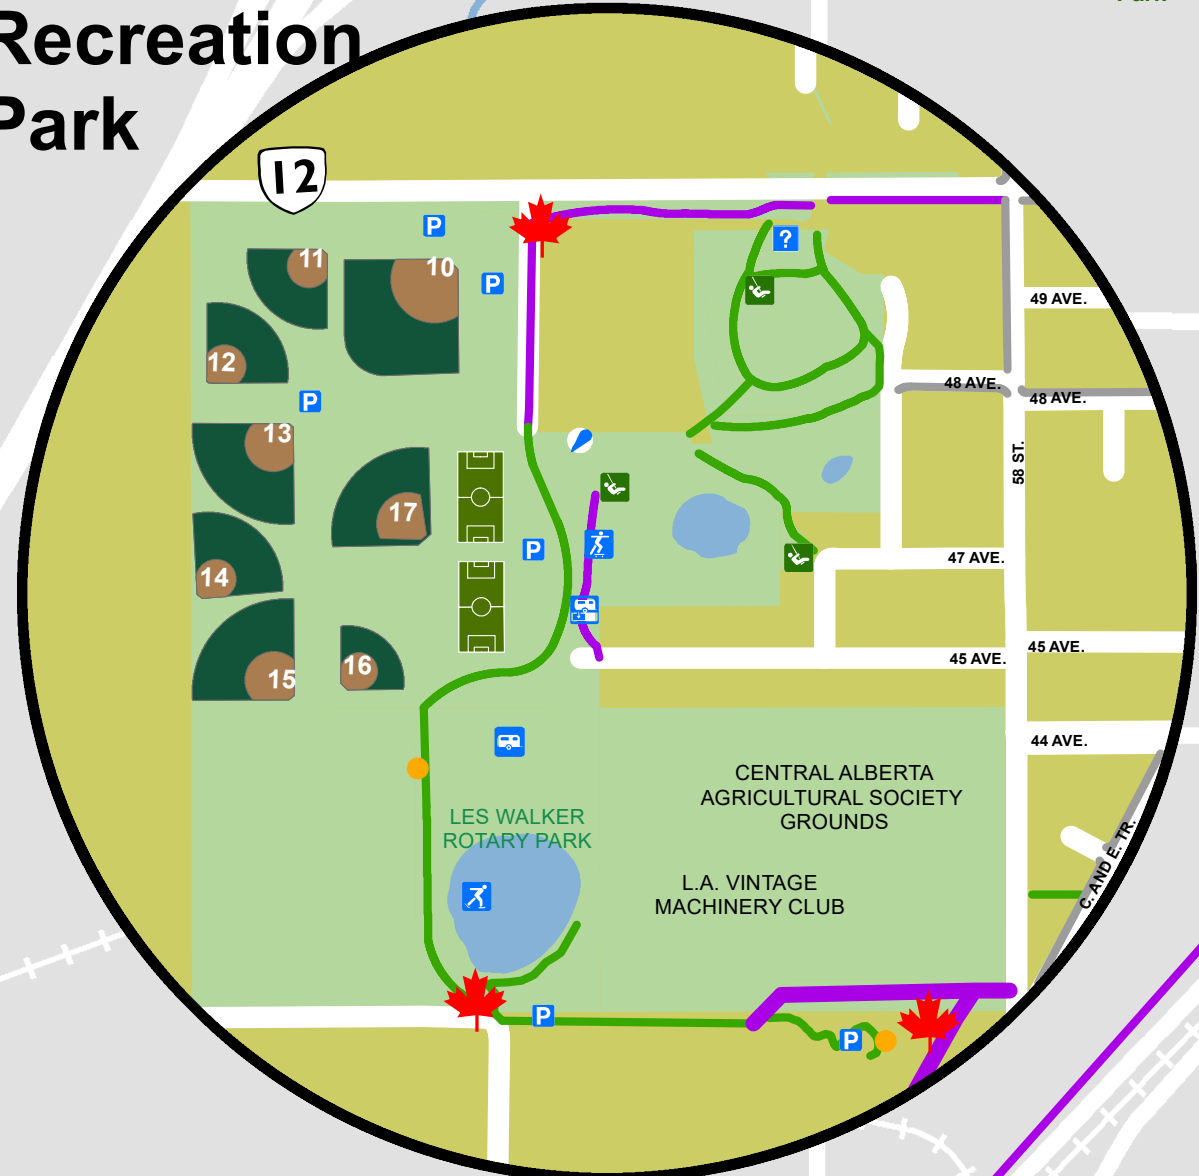

PARKS & TRAILS MAP

MAP LEGEND

- | | | |
|--|--|-------------------------|
| A Art | Horseshoe Pits | Unpaved |
| Airport | H Hospital | Paved |
| B Blacksmith | ? Information Centre | Sidewalk |
| BMX Track | L Lacombe Memorial Centre
Mary C. Moore Public Library | Lake |
| Burman University | ME MEGlobal Football Field | Recreation & Open Space |
| Campground | M Michener House Museum | |
| Cemetery | Park | |
| City Hall | P Parking | |
| Dog Park (Off Leash) | Playground (Accessible) | |
| Dumping Station | P Lacombe Police Station | |
| Exercise Equipment Station | Skateboard Park | |
| Fire Station | Skating | |
| Fish Pond | Swimming Pool | |
| F Flatiron Museum & Interpretive Centre | Tennis Courts/Pickleball | |
| G Gary Moe Auto Group Sportsplex
Can Pak Ice Complex
Kinsman Aquatic Centre
Freightliner Curling Complex
Spray Park | Viewpoint | |
| | Trans Canada Trail | |
| | Trailhead Sign | |

Historic Walking Tour

- | | |
|----------------------------|------------------------------|
| 1 Ben Cameron Studio | 16 Masonic Lodge |
| 2 Blacksmith Shop | 17 McLearn Annex |
| 3 Corner Business Block | 18 McLearn Block |
| 4 Day Block | 19 Merchant's Bank of Canada |
| 5 Delphi Hotel | 20 Michener House Museum |
| 6 Denike Block | 21 Old Billiard Hall |
| 7 Fraser-MacDonald Agency | 22 Owl Store |
| 8 Hotson Block | 23 Post Office |
| 9 Kozy Korner | 24 Provincial Building |
| 10 Lacombe Globe | 25 Puffer/Chung Block |
| 11 Lacombe Library | 26 Royal Bank of Canada |
| 12 Lacombe Memorial Centre | 27 Sweet's Pharmacy |
| 13 Lacombe Safeway | 28 Union Bank of Canada |
| 14 Leading Store | 29 Urquhart Block |
| 15 M & J Hardware | |

Mural Tour

Michener Recreation Park

Trans Canada Trail link to Blackfalds
8.2 km

To Edmonton (120 km)

Trans Canada Trail future link to Ponoka

To Calgary (174 km)

To Ponoka (26 km)

To Gull Lake (14 km)

To Red Deer (16 km)

To Stettler (77 km)