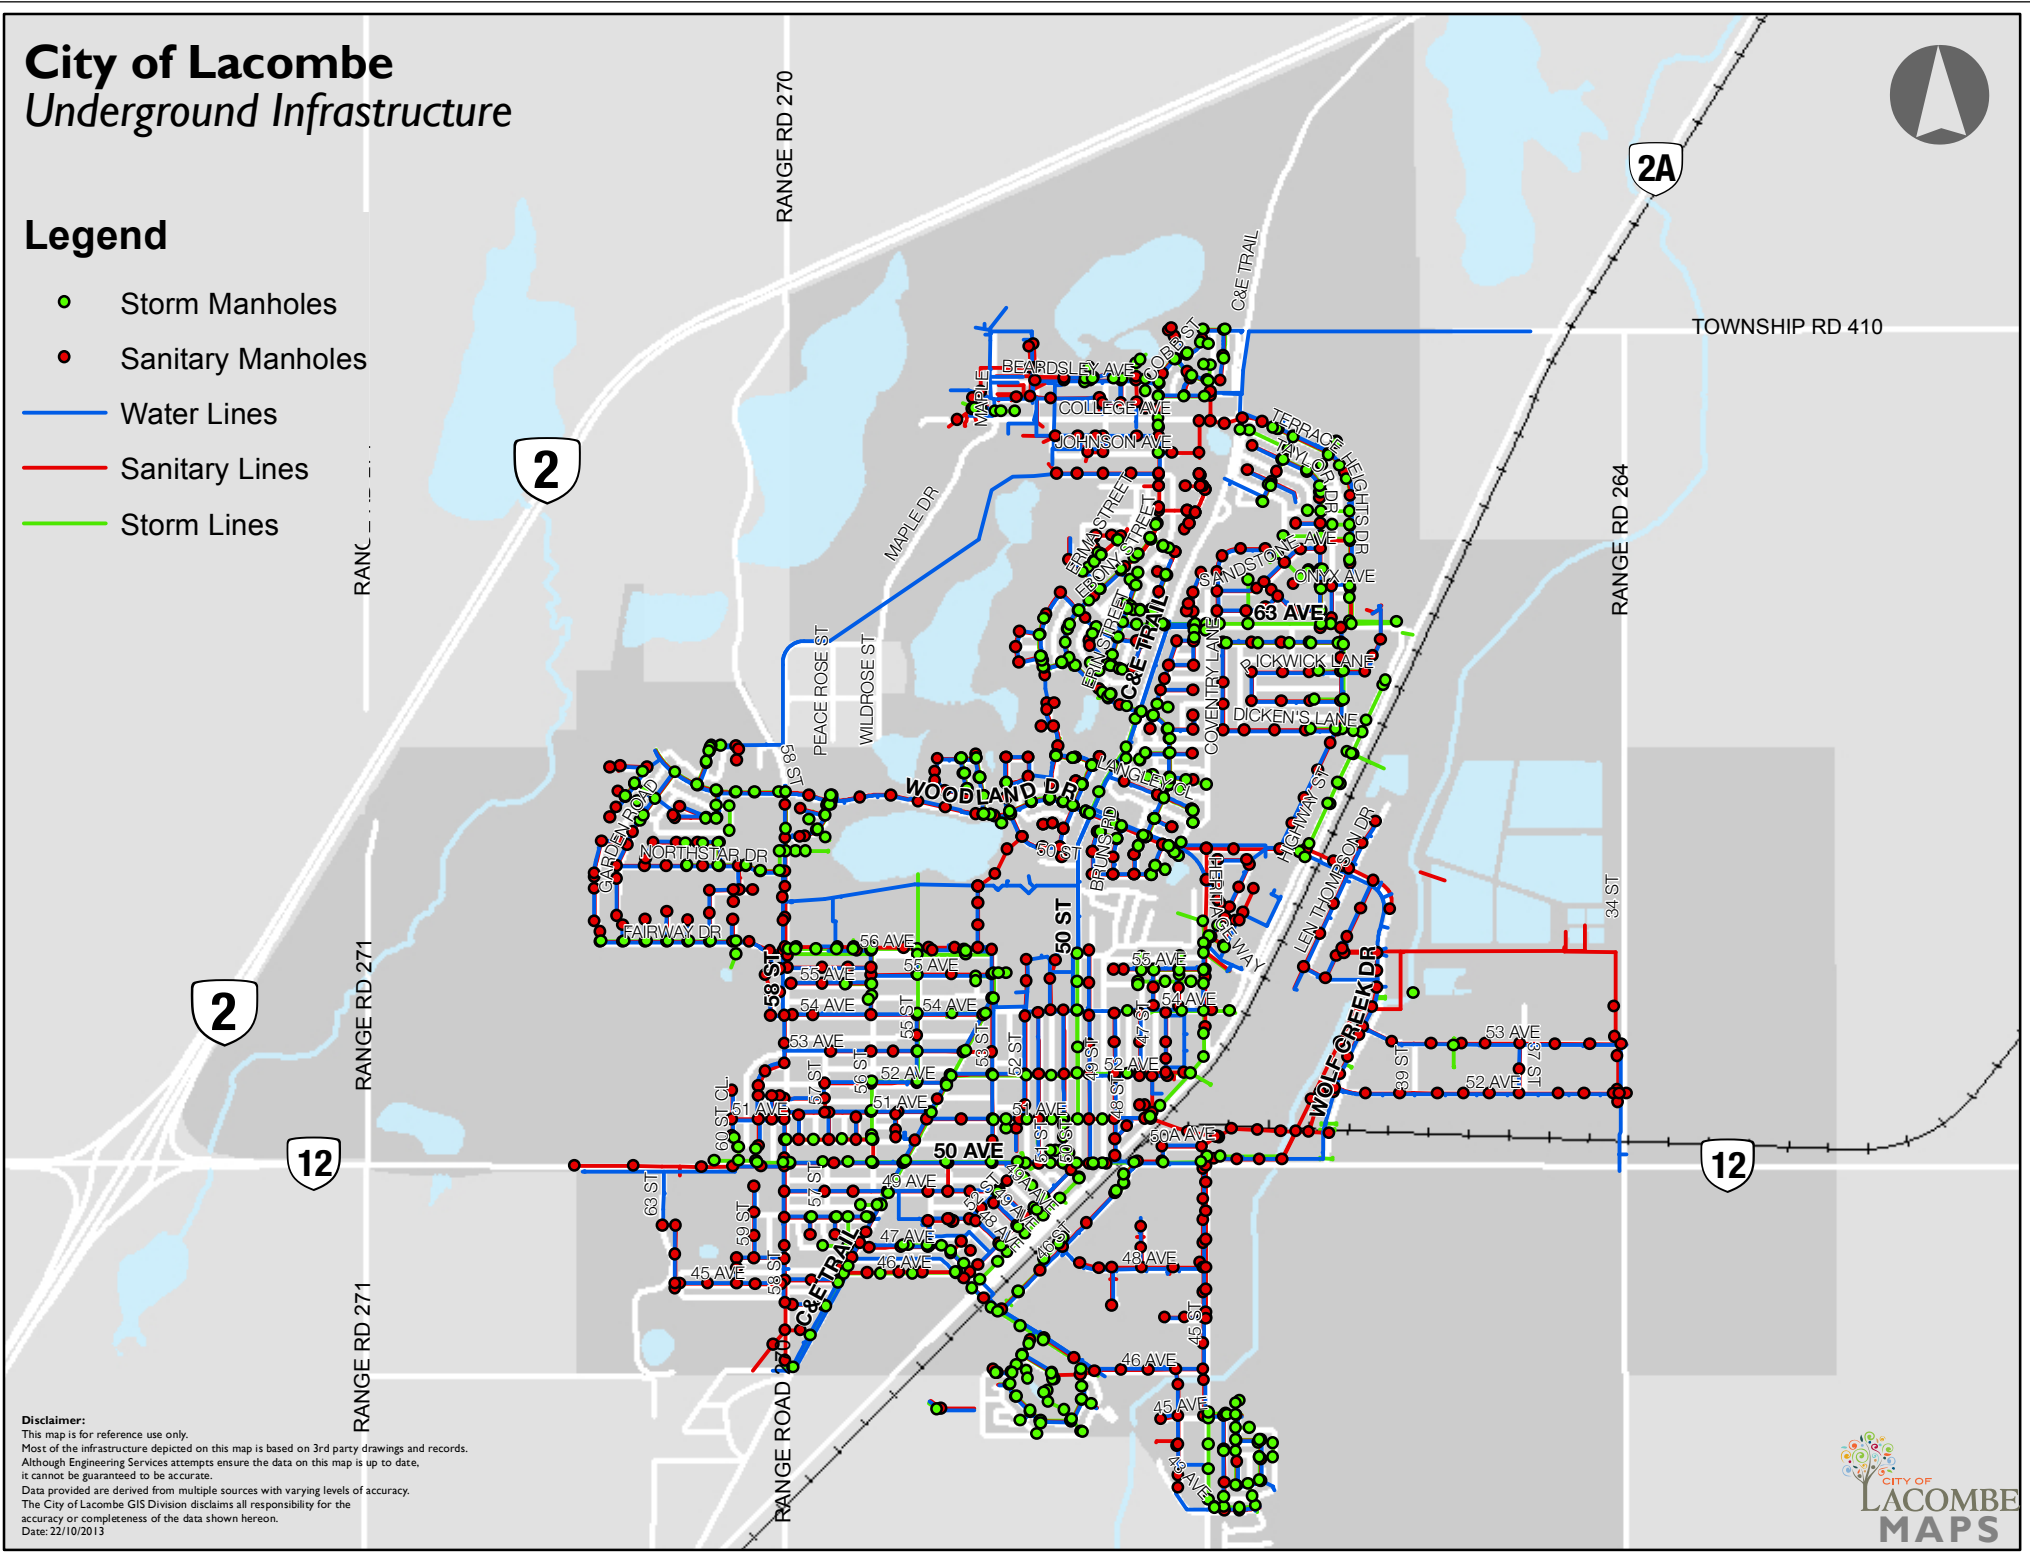

# City of Lacombe

## Underground Infrastructure

### Legend

- Storm Manholes
- Sanitary Manholes
- Water Lines
- Sanitary Lines
- Storm Lines

**Disclaimer:**  
 This map is for reference use only.  
 Most of the infrastructure depicted on this map is based on 3rd party drawings and records.  
 Although Engineering Services attempts to ensure the data on this map is up to date,  
 it cannot be guaranteed to be accurate.  
 Data provided are derived from multiple sources with varying levels of accuracy.  
 The City of Lacombe GIS Division disclaims all responsibility for the  
 accuracy or completeness of the data shown hereon.  
 Date: 22/10/2013