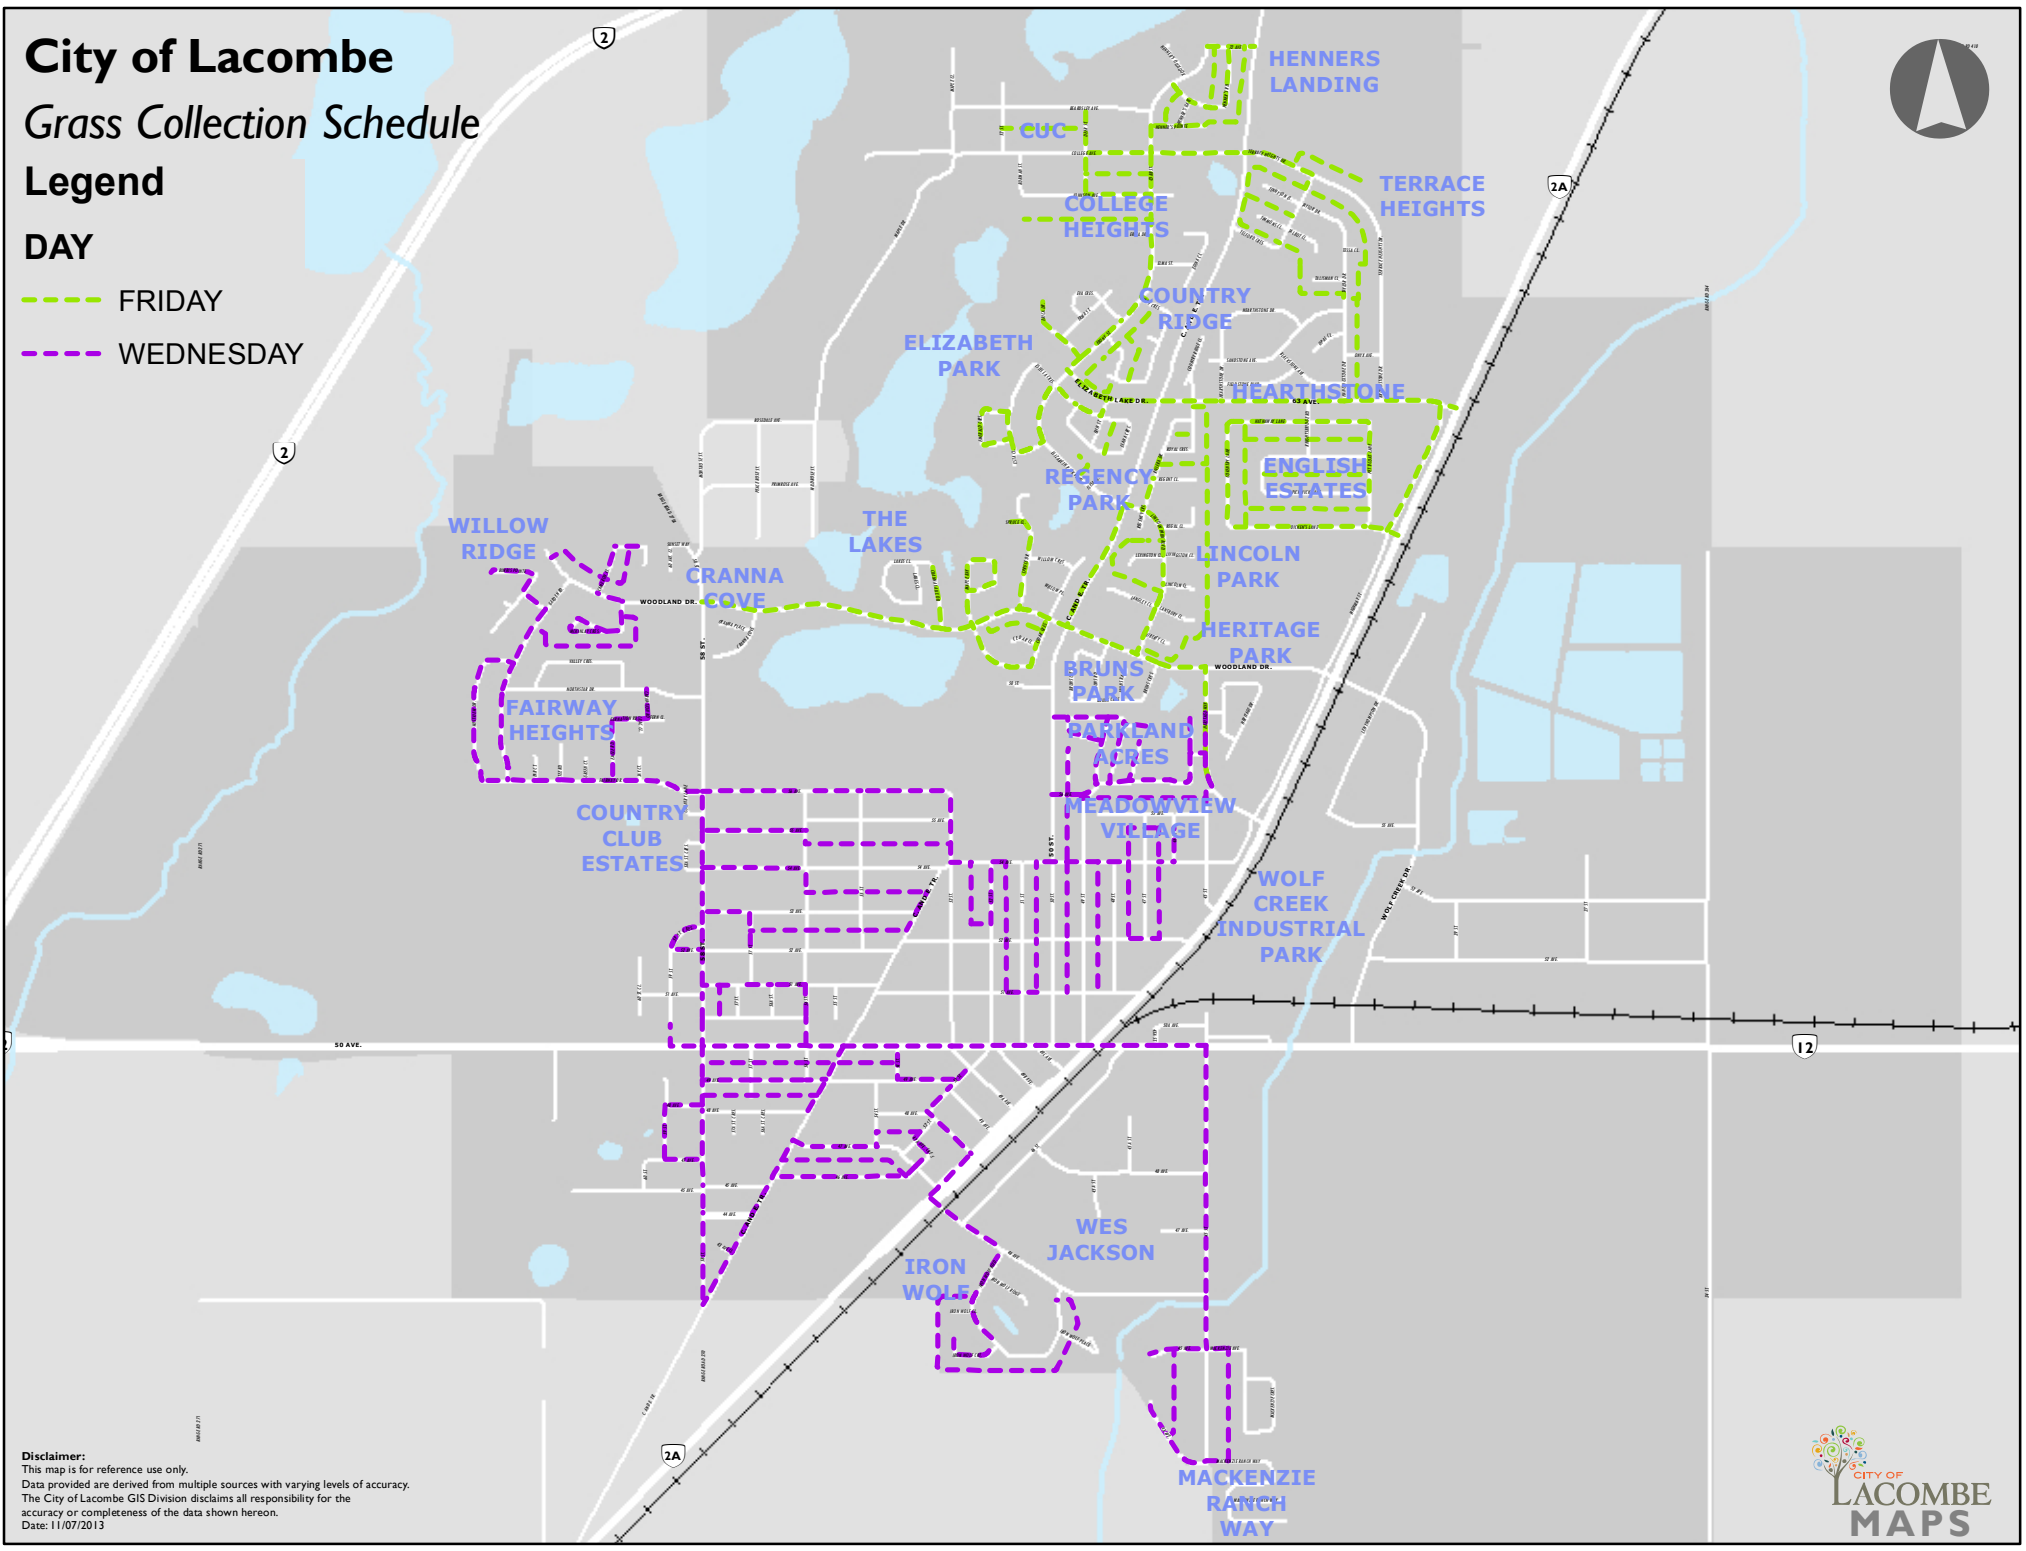

City of Lacombe

Grass Collection Schedule

Legend

DAY

- FRIDAY
- WEDNESDAY

Disclaimer:
 This map is for reference use only.
 Data provided are derived from multiple sources with varying levels of accuracy.
 The City of Lacombe GIS Division disclaims all responsibility for the accuracy or completeness of the data shown hereon.
 Date: 11/07/2013